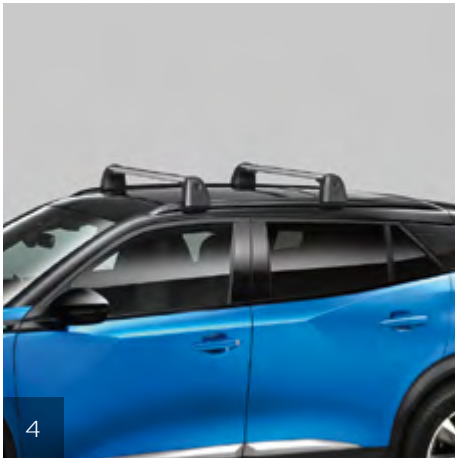

РАСШИРЕННЫЕ ВОЗМОЖНОСТИ ПЕРЕВОЗКИ

Вы спокойно можете взять с собой все необходимое. Для этого используйте эстетичные и функциональные аксессуары, специально разработанные для расширения возможностей транспортировки Вашего автомобиля PEUGEOT 2008.

1. **Буксировочное приспособление с крюком, снимаемым без помощи инструмента**
2. **Багажник для велосипедов, устанавливаемый на буксировочном приспособлении**
3. **Коврик багажника с закраинами**
4. **Поперечные дуги багажника крыши**
5. **Средний кофр для установки на крыше (420 литров)**
6. **Держатели для лыж, устанавливаемые на дугах багажника крыши**